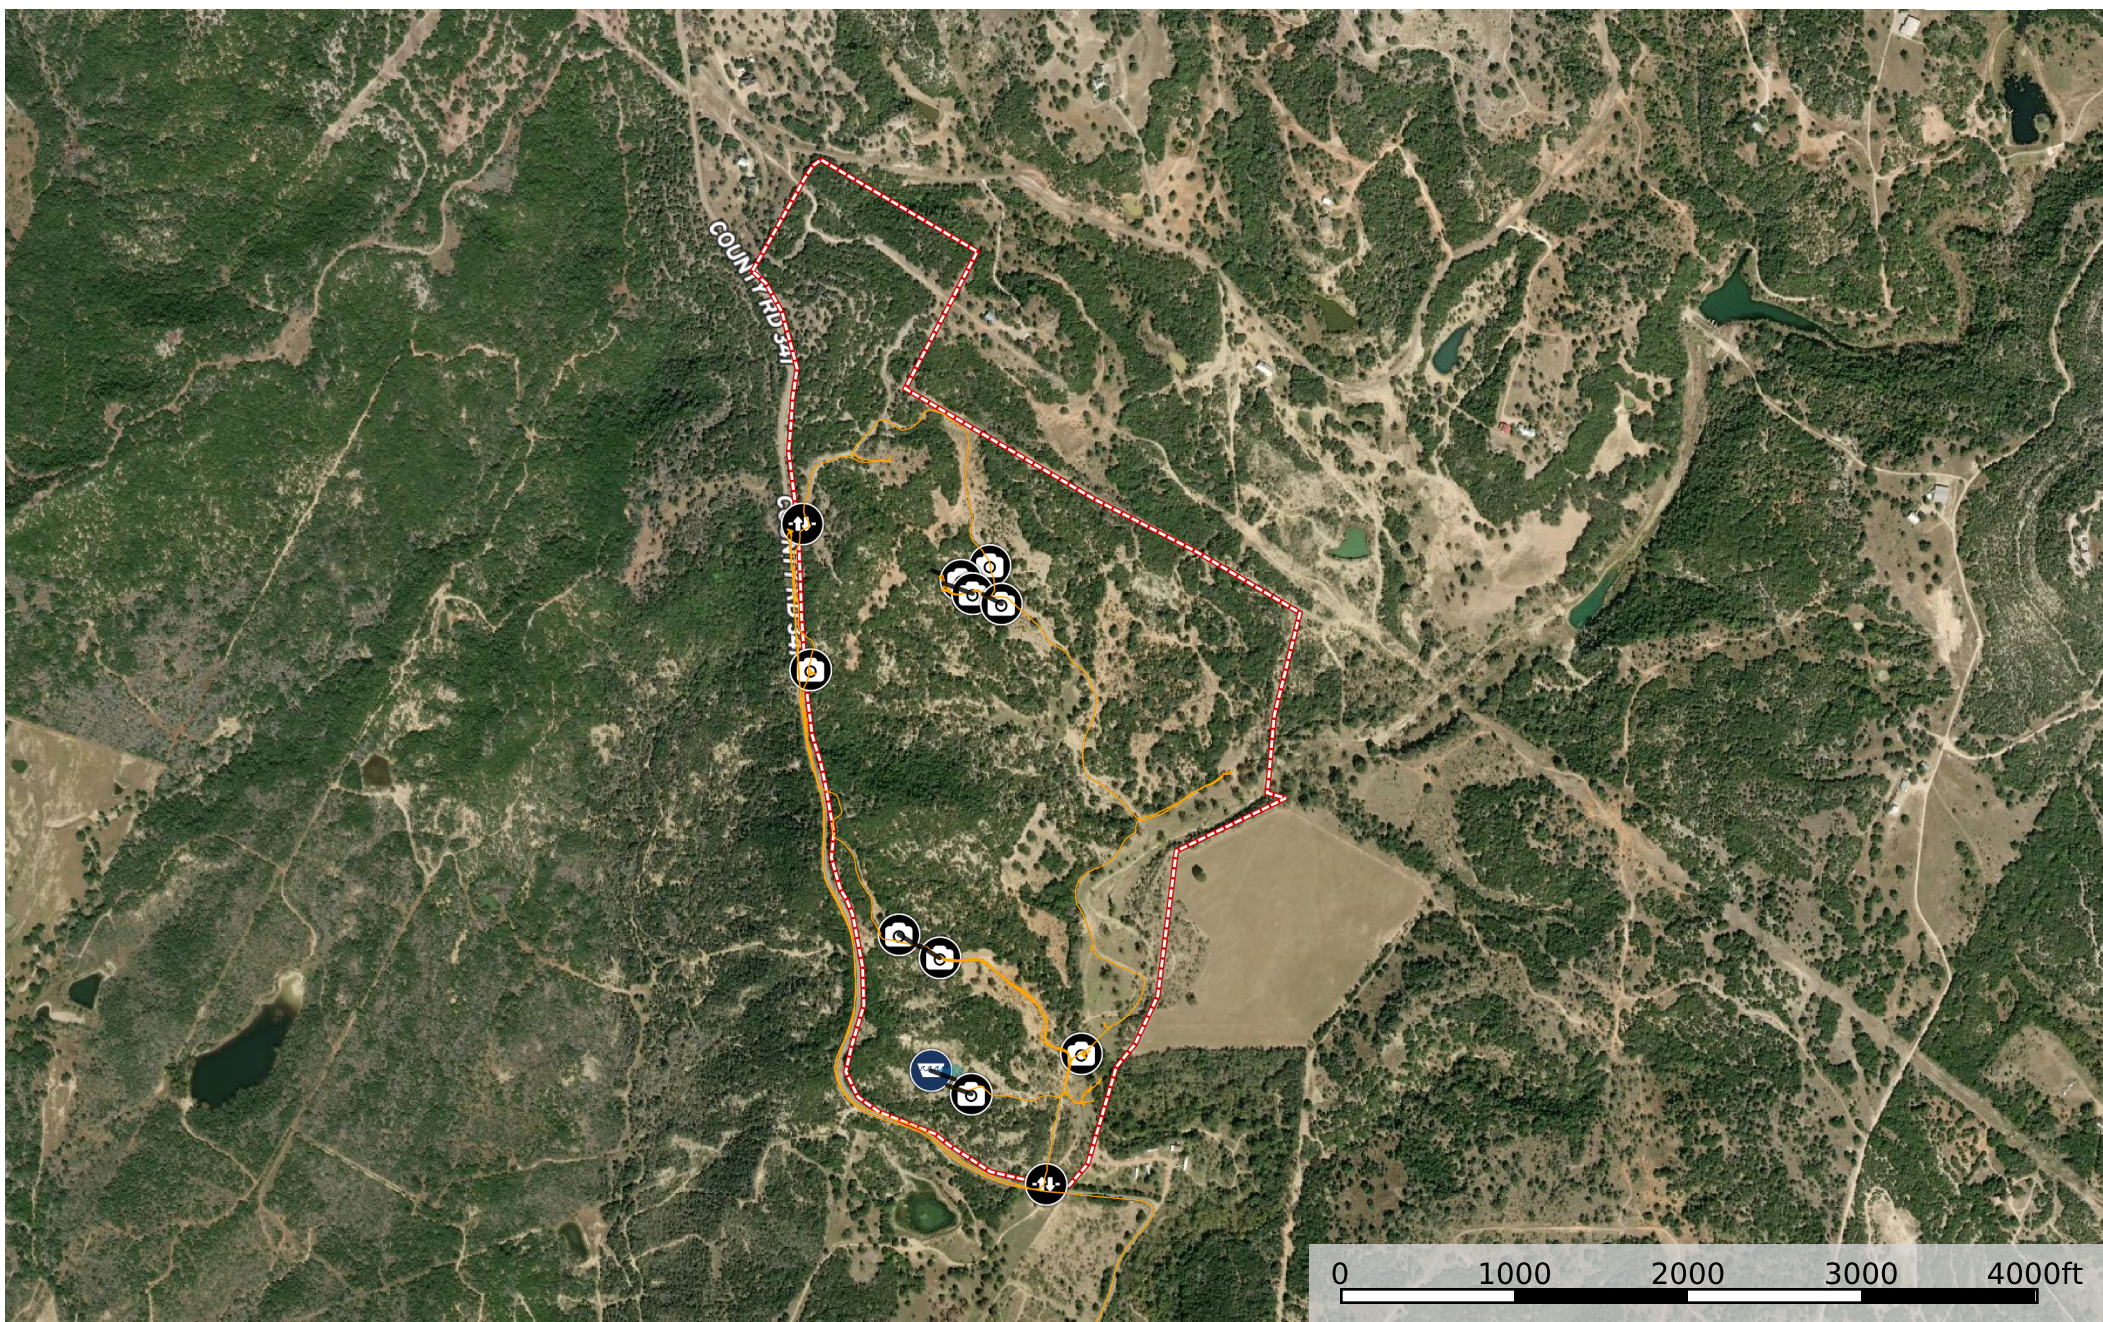

# Sycamore Creek Hills Ranch

Texas, AC +/-

- Photo Point
- Water Storage Tank
- Gate
- Track
- Pond / Tank
- Boundary